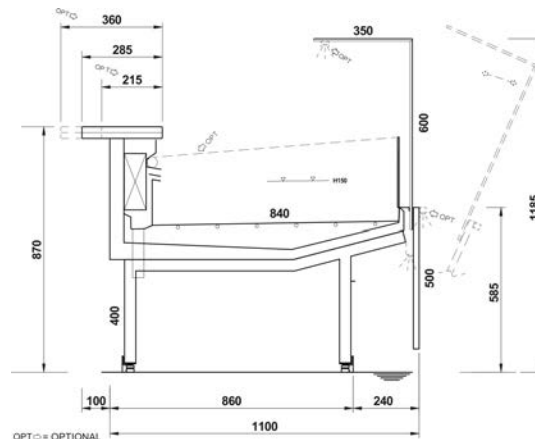

Cross Sections

Fully customized solutions: design flexibility of shapes & sizes.
Our team is at complete disposal for evaluating any different solutions
in order to fulfill all your needs. Please write at sales@eurocryor.it