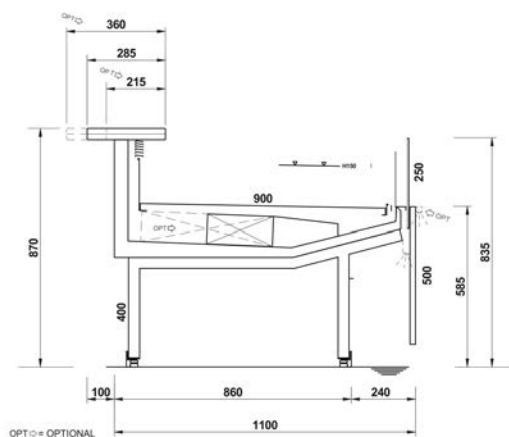

Cross Sections

Fully customized solutions: design flexibility of shapes & sizes.
Our team is at complete disposal for evaluating any different solutions
in order to fulfill all your needs. Please write at sales@eurocryor.it