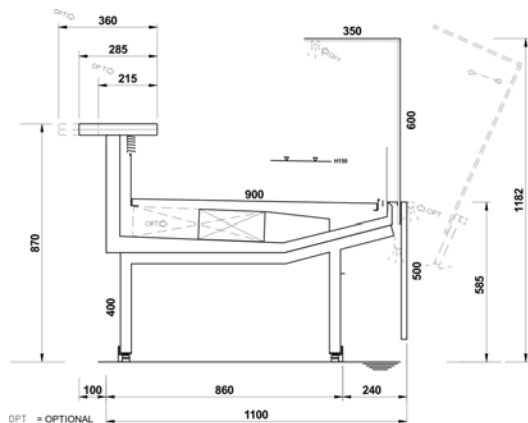

Cross Sections

Fully customized solutions: design flexibility of shapes & sizes.
Our team is at complete disposal for evaluating any different solutions
in order to fulfill all your needs. Please write at sales@eurocryor.it