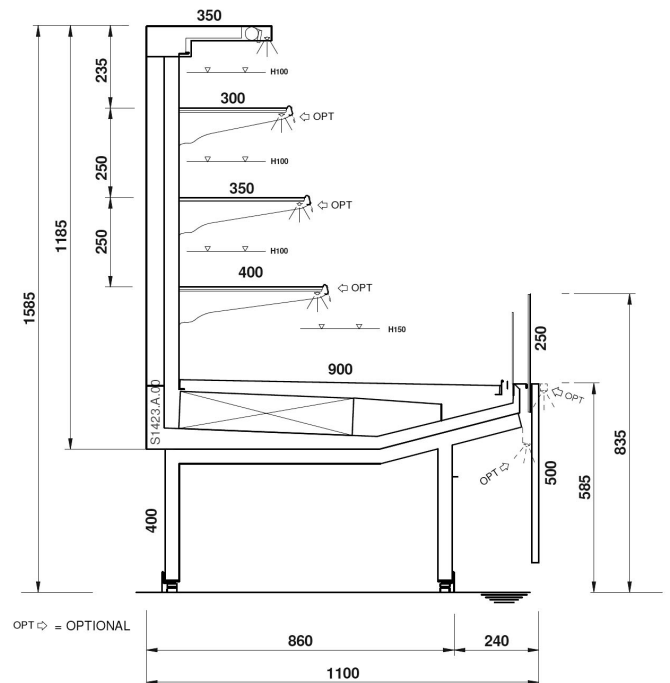

Cross Sections

Fully customized solutions: design flexibility of shapes & sizes. Our team is at complete disposal for evaluating any different solutions in order to fulfill all your needs. Please write at sales@eurocryor.it